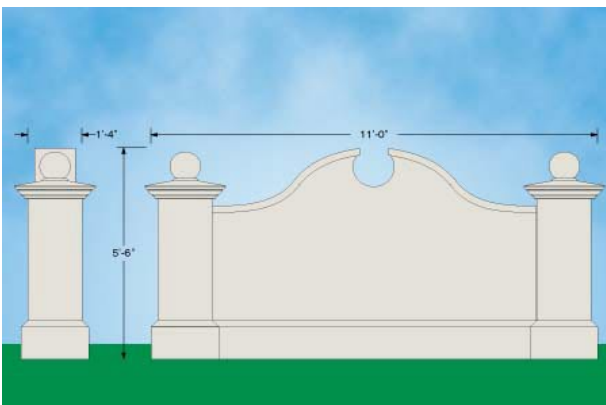

P.O. Box 866 Loveland, CO 80539
970-663-7492 Fax 970-667-3538
800-423-7492
WestwindGraphics@aol.com

MONUMENT STYLES

Model 01
Size: (6' 6") x (7' 6") x (16")
Price: \$3950

Model 02
Size: (5') x (9') x (21")
Price: \$3360

Model 03
Size: (5' 6") x (11' 6") x (16")
Price: \$4664

Model 04
Size: (8') x (6') x (14")
Price: \$3895

Model 05
 Size: (7' 3") x (10') x (20")
 Price: \$4760

Model 06
 Size: (9') x (7') x (12")
 Price: \$4570