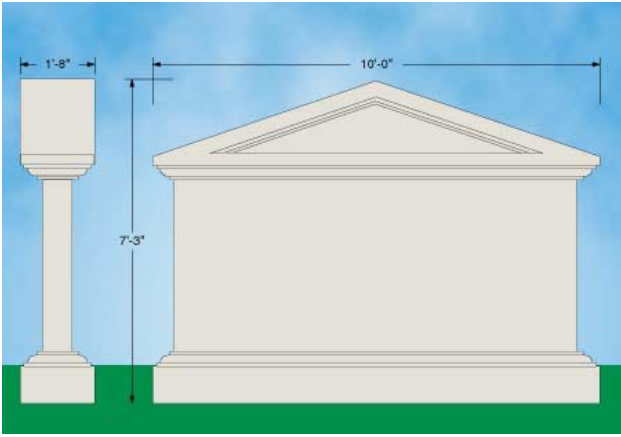

P.O. Box 866 Loveland, CO 80539
970-663-7492 Fax 970-667-3538
800-423-7492
WestwindGraphics@aol.com

MONUMENT STYLES

Model 01
Size: (6' 6") x (7' 6") x (16")
Price: \$3950

Model 02
Size: (5') x (9') x (21")
Price: \$3360

Model 03
Size: (5' 6") x (11' 6") x (16")
Price: \$4664

Model 04
Size: (8') x (6') x (14")
Price: \$3895

Model 05
 Size: (7' 3") x (10') x (20")
 Price: \$4760

Model 06
 Size: (9') x (7') x (12")
 Price: \$4570