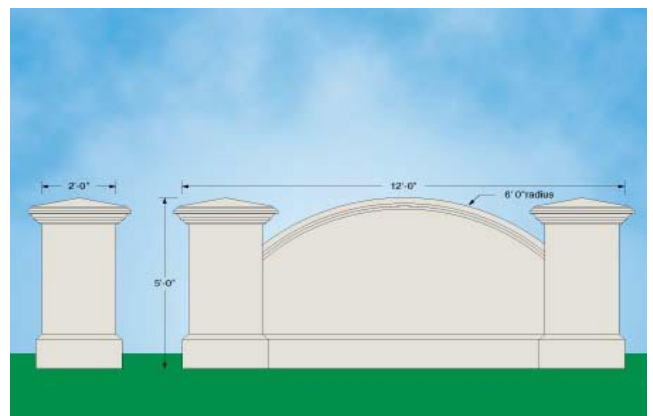

P.O. Box 866 Loveland, CO 80539
970-663-7492 Fax 970-667-3538
800-423-7492
WestwindGraphics@aol.com

MONUMENT STYLES

Model 01
Size: (6' 6") x (7' 6") x (16")
Price: \$3950

Model 02
Size: (5') x (9') x (21")
Price: \$3360

Model 03
Size: (5' 6") x (11' 6") x (16")
Price: \$4664

Model 04
Size: (8') x (6') x (14")
Price: \$3895

Model 05
 Size: (7' 3") x (10') x (20")
 Price: \$4760

Model 06
 Size: (9') x (7') x (12")
 Price: \$4570

Model 07
 Size: (5') x (10') x (12")
 Price: \$3620

Model 08
 Size: (8') x (6' 6") x (12")
 Price \$4090

Model 09
 Size: (8') x (6') x (18")
 Price: \$3895

Model 10
 Size: (5') x (12') x (24")
 Price: \$4580