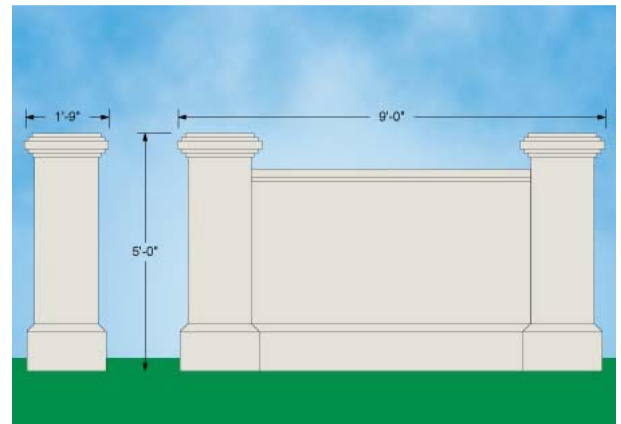

P.O. Box 866 Loveland, CO 80539
970-663-7492 Fax 970-667-3538
800-423-7492
WestwindGraphics@aol.com

MONUMENT STYLES

Model 01
Size: (6' 6") x (7' 6") x (16")
Price: \$3950

Model 02
Size: (5') x (9') x (21")
Price: \$3360