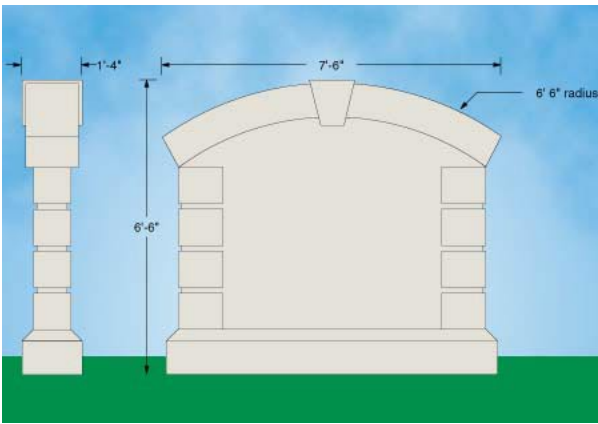

P.O. Box 866 Loveland, CO 80539
970-663-7492 Fax 970-667-3538
800-423-7492
WestwindGraphics@aol.com

MONUMENT STYLES

Model 01
Size: (6' 6") x (7' 6") x (16")
Price: \$3950

Model 02
Size: (5') x (9') x (21")
Price: \$3360