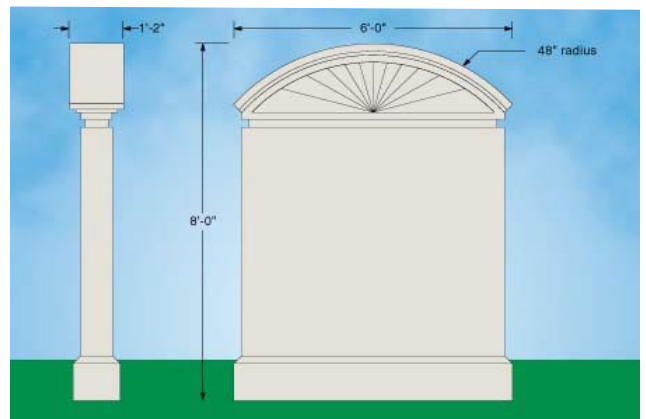

P.O. Box 866 Loveland, CO 80539
970-663-7492 Fax 970-667-3538
800-423-7492
WestwindGraphics@aol.com

MONUMENT STYLES

Model 01
Size: (6' 6") x (7' 6") x (16")
Price: \$3950

Model 02
Size: (5') x (9') x (21")
Price: \$3360

Model 03
Size: (5' 6") x (11' 6") x (16")
Price: \$4664

Model 04
Size: (8') x (6') x (14")
Price: \$3895

Model 05
 Size: (7' 3") x (10') x (20")
 Price: \$4760

Model 06
 Size: (9') x (7') x (12")
 Price: \$4570