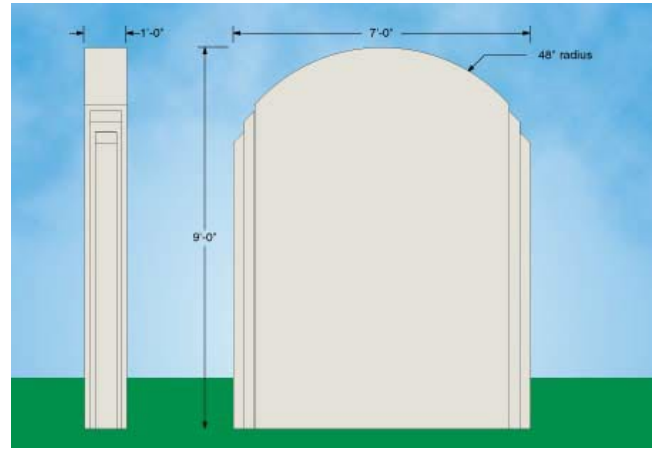

P.O. Box 866 Loveland, CO 80539
970-663-7492 Fax 970-667-3538
800-423-7492
WestwindGraphics@aol.com

MONUMENT STYLES

Model 01
Size: (6' 6") x (7' 6") x (16")
Price: \$3950

Model 02
Size: (5') x (9') x (21")
Price: \$3360

Model 03
Size: (5' 6") x (11' 6") x (16")
Price: \$4664

Model 04
Size: (8') x (6') x (14")
Price: \$3895

Model 05
 Size: (7' 3") x (10') x (20")
 Price: \$4760

Model 06
 Size: (9') x (7') x (12")
 Price: \$4570

Model 07
 Size: (5') x (10') x (12")
 Price: \$3620

Model 08
 Size: (8') x (6' 6") x (12")
 Price \$4090

Model 09
 Size: (8') x (6') x (18")
 Price: \$3895

Model 10
 Size: (5') x (12') x (24")
 Price: \$4580

Model 23
 Size: (4') x (10') x (12")
 Price: \$3440

Model 24
 Size: (5' 7.5") x (5' 9") x (17")
 Price: \$3650

NEW - Model 25
 Size: (11' 10") x (5') x (16")
 Price: \$4260

NEW - Model 26
 Size: (13' 6") x (5' 7.5") x (21")
 Price: \$4720